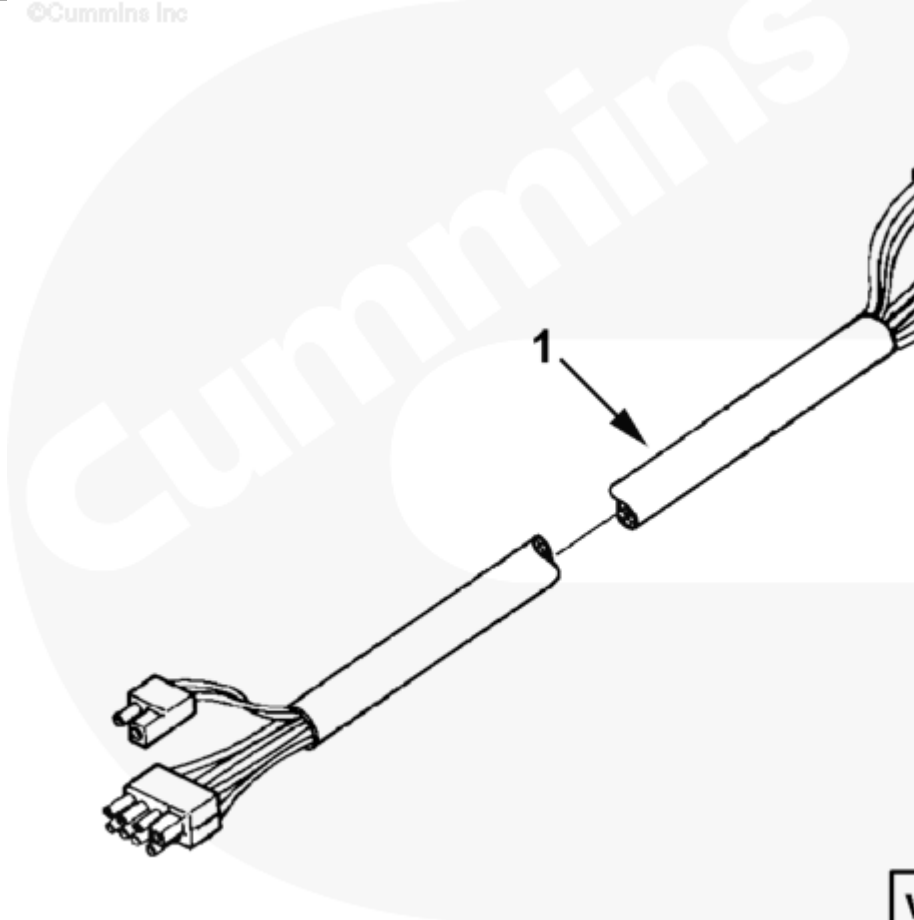

wr900ga

Cart	Ref No	Part Number	Part Description	Required	Remarks
View My Cart					
		EG9070	Engine Instrument Panel		Harness, Wiring...(More)
					Engine Cylinders: 4/6
					Wiring Harness Provided: Yes
					Wiring Harness Length: 20
					Ft. Each
					Wiring Harness Qty: 1
<input type="checkbox"/>	1	3913600	Wiring Harness	1	